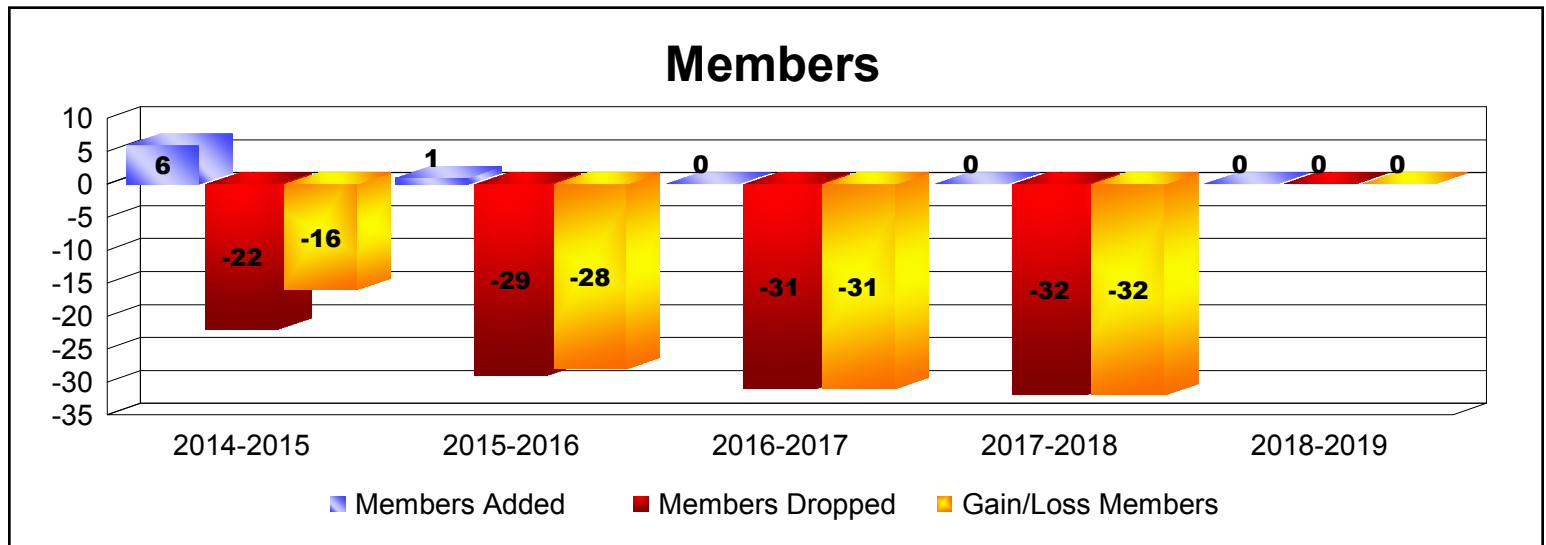

Year	New Clubs	Dropped Clubs	Gain/ Loss Clubs	New Members	Charter Members	Reinstate Members	Transfer Members	Total Member Added	Total Members Dropped	Gain/ Loss Members
2014-2015	0	-1	-1	6	0	0	0	6	-22	-16
2015-2016	0	0	0	1	0	0	0	1	-29	-28
2016-2017	0	-4	-4	0	0	0	0	0	-31	-31
2017-2018	0	0	0	0	0	0	0	0	-32	-32
2018-2019	0	-3	-3	0	0	0	0	0	0	0
Average	0	-2	-2	1	0	0	0	1	-23	-21

Membership Composition

June 2019 Cumulative

New Members	0.0%
Charter Members	0.0%
Reinstate Members	0.0%
Transfer members	0.0%
Total:	100.0%

Gender Comparison

June 2019 Cumulative