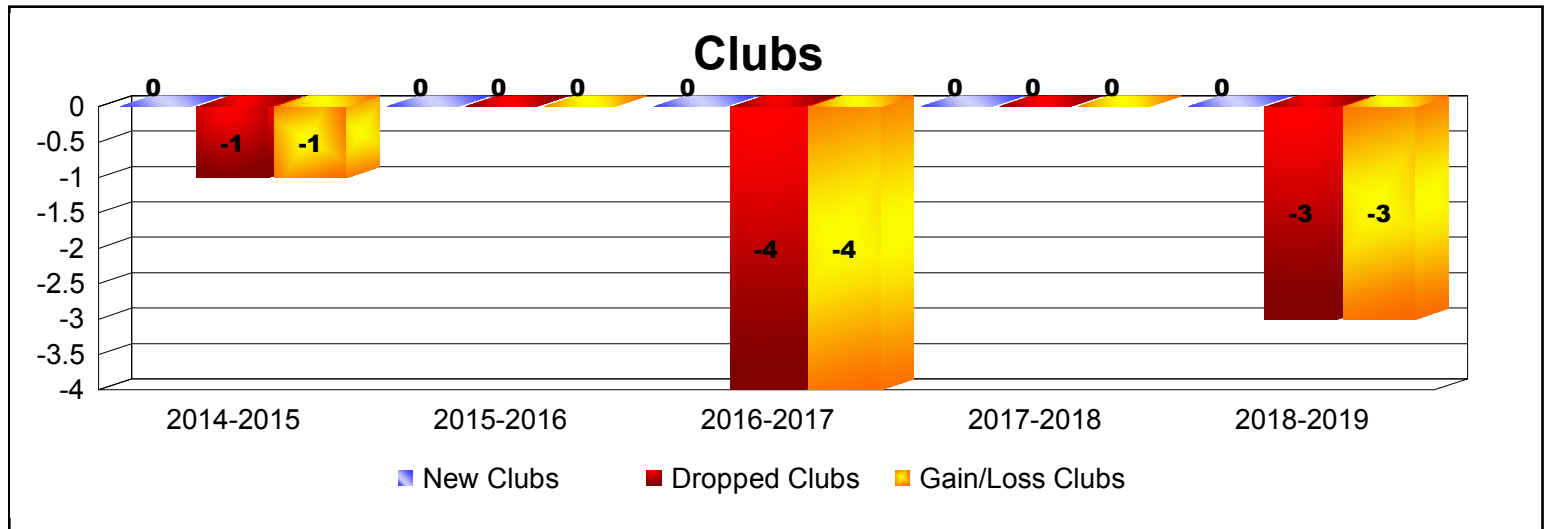

Year	New Clubs	Dropped Clubs	Gain/ Loss Clubs	New Members	Charter Members	Reinstate Members	Transfer Members	Total Member Added	Total Members Dropped	Gain/ Loss Members
2014-2015	0	-1	-1	6	0	0	0	6	-22	-16
2015-2016	0	0	0	1	0	0	0	1	-29	-28
2016-2017	0	-4	-4	0	0	0	0	0	-31	-31
2017-2018	0	0	0	0	0	0	0	0	-32	-32
2018-2019	0	-3	-3	0	0	0	0	0	0	0
Average	0	-2	-2	1	0	0	0	1	-23	-21

Membership Composition

June 2019 Cumulative

New Members	0.0%
Charter Members	0.0%
Reinstate Members	0.0%
Transfer members	0.0%
Total:	100.0%

Gender Comparison

June 2019 Cumulative